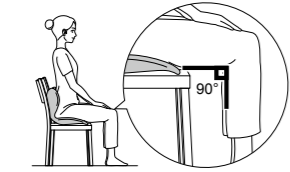

- 開始使用時,請以15分鐘為大致標準,從短時間開始嘗試。
- 坐下時請將腳掌緊貼在地板上,使膝蓋的角度呈90度。

- 사용 시작 시에는 15분을 기준으로 짧은 시간 동안 시도해 보십시오.
- 무릎 각도가 90도가 되도록 다리의 뒷면을 확실하게 바닥에 대고 앉으십시오.

使用目的：本產品是支援坐立姿勢的產品。

⚠️ 安全注意事項

以下人士請勿使用本產品：

- 嬰幼兒
- 殘疾人士
- 飲酒後
- 意識模糊者

以下人士請務必向醫生諮詢後再使用本產品：

- 患有腰、背疾病如腰部疝氣或坐骨神經痛等人士
- 罹患痔瘡等疾病者
- 本產品觸碰到的部位有外傷、濕疹、腫塊、化膿性疾病、過度曬傷等皮膚異常者
- 懷孕中或於產後調理期的女性
- 骨骼異常,患有骨質疏鬆等
- 患有脊椎骨折、肌肉拉傷等急症(疼痛性)者

其他對使用本產品存有疑慮的人士,請在使用本產品前諮詢醫生。

- 請勿站在本產品之上,或者將本產品倒置使用。
- 請勿故意彎曲本產品。
- 使用本產品時請勿仰臥。
- 請勿使用於產品用途以外的目的。
- 請勿在高溫或火源附近等環境下使用。
- 請勿讓嬰幼兒或寵物使用本產品。
- 在本產品破損、面料破裂的狀態下,請勿使用。

- 請勿進行拆解、修理、改造等。
- 使用過程中,肌膚若出現疼痛、痕癢或者出疹等異常情況,請停止使用。
- 請每隔1小時輕輕翻動1次身體。

⚠️ 使用注意事項

- 本產品受摩擦後,可能會造成染色到其他物品上或引起污漬。尤其是在衣服潮濕時,請勿使用本產品,因為很容易染色。
- 由於材質不同,地板、榻榻米、沙發等有可能會發生刮擦或染色的情況。
- 請勿在不穩定的場所、狀態下使用。
- 開封時部分材質可能會產生異味。
- 本產品不可洗滌。如有污垢,請用抹布浸泡至稀釋3~5%的中性洗滌液中,然後充分擰乾,將污垢擦拭乾淨。
- 請勿使用油漆稀釋劑、清潔劑或酒精等擦拭本體,以免導致變形或變色等。
- 存放時應避免高溫、高濕度的環境(浴室、汽車內等),放置於遠離日光直射處。
- 切勿保存於孩童伸手可及之處,或寵物出沒位置附近。
- 廢棄時請遵守,各地方政府指定的廢棄方式。
- 臀圍超過110cm的使用者,可能無法達到本產品原有的功能(並非產品的品質問題)。

產品名稱	Style Standard
顏色種類、產品型號	〈淺灰色F01〉 YS-AV14A / AM-CS14A 〈灰色F01〉 YS-AV23A / AM-CT23A 〈米色F01〉 YS-AV21A / AM-CU21A 〈淺粉色F01〉 YS-AV05A / AM-CV05A 〈棕色F01〉 YS-AV08A / AM-CW08A
尺寸	約W440mm × D390mm × H330mm
重量	約1.2kg
材質	結構部份材質：聚丙烯 座墊材質：聚氨基甲酸酯膠, EVA樹脂 面布：聚酯纖維100%
生產商	株式會社MTG (日本)
生產地	中國
產品內容	本體(1)、 〈配件〉使用說明書(1)、保證書(1)
耐重	約120kg

製造商：株式會社MTG
網址：https://www.mtg.gr.jp
聯絡地址：453-0041 日本愛知縣名古屋市中村區本陣通4丁目13番 MTG 第2HIKARI大樓
發行時間 2021/03 第1版

사용 목적: 본 제품은 앉은 자세를 서포트하는 상품입니다.

⚠️ 안전상 주의사항

다음에 해당하는 분은 사용하지 마십시오.

- 어린이
- 몸이 불편한 분
- 음주 상태인 분
- 의식이 흐릿한 분

다음에 해당하는 분은 의사와 상담 후 사용하십시오.

- 복부 탈장과 좌골신경통 등 복부와 등에 질환이 있는 분
- 치질 등의 질환이 있는 분
- 본 제품이 닿는 부분에 상처나 습진, 부종, 화농성 질환과 과도한 선편 등 피부에 이상이 있는 분
- 임신 중이신 분, 출산 직후이신 분
- 골다공증 등 뼈에 이상이 있는 분
- 척추의 골절, 근육 당김 등 급성(통증성) 질환이 있는 분

위에 해당하지 않는 경우라도 사용하기에 불안한 경우는 미리 의사와 상담 후 사용하여 주십시오.

- 본 제품의 위에 올라가거나 거꾸로 하여 사용하지 마십시오.
- 고의로 굽히지 마십시오.
- 사용 중에 뒤로 젖혀 위를 보지 마십시오.
- 본래의 용도 목적 이외에는 사용하지 마십시오.

고온의 장소나 화기가 가까운 곳에서 사용하지 마십시오.

어린이와 애완동물에는 사용하지 마십시오.

본 제품이 파손되거나 옷감이 손상된 상태에서 사용하지 마십시오.

분해나 수리, 개조 등을 하지 마십시오.

사용 중에 통증, 가려움, 접촉성 피부염 등의 이상이 나타났을 때는 사용을 중지하십시오.

1시간에 한 번은 신체를 가볍게 움직이십시오.

⚠️ 사용상 주의사항

본 제품은 마찰로 인해 다른 제품에 물이 들거나 얼룩이 생길 우려가 있습니다. 특히 옷 등이 젖어 있을 때는 색이 물들기 쉬우므로 사용하지 마십시오.

바닥이나 소파 등 재질에 따라서는 스크래치가 생기거나 색이 물들 수 있습니다.

불안정한 장소나 상태에서는 사용하지 마십시오.

개봉 시에 약간 소재에서 냄새가 날 수 있습니다.

본 제품은 전체를 세정할 수 없습니다. 오염은 3~5%로 희석한 중성세제액에 담근 천을 잘 짠 후에 닦아내십시오.

시너, 벤젠, 알코올 등으로 닦지 마십시오. 변형과 변색의 원인이 됩니다.

고온·다습한 장소(욕실, 자동차 내부 등)를 피하고 직사광선이 닿지 않는 곳에 보관해 주십시오.

어린이의 손이 닿는 곳이나 반려동물 근처에 보관하지 마십시오.

• 폐기 시에는 각 지방자치단체가 지정한 폐기 방법에 따라 처리하십시오.

• 힘 사이즈가 110cm 이상인 분이 사용할 경우 본 제품의 기능이 제대로 발휘되지 못할 수 있습니다 (제품 품질면의 문제는 없습니다).

상품명	Style Standard
컬러 베리에이션, 품번	〈라이트 그레이 F01〉 YS-AV14A / AM-CS14A 〈그레이 F01〉 YS-AV23A / AM-CT23A 〈라이트 베이지 F01〉 YS-AV21A / AM-CU21A 〈라이트 핑크 F01〉 YS-AV05A / AM-CV05A 〈브라운 F01〉 YS-AV08A / AM-CW08A
크기	약 W440mm × D390mm × H330mm
중량	약 1.2kg
재질	구조부 재질: 폴리프로필렌 쿠션 재질: 우레탄폼, EVA 수지 원단: 폴리에스터 100%
제조원	(주) MTG (일본)
원산지	중국
동봉품	본체 (1), <부속품> 사용설명서 (1), 보증서 (1)
내하중	약 120kg

제조원 (주) 엔티지
453-0041 일본 아이치현 나고야시 나카무라구 혼진도모리 4-13
엔티지 제2 히카리빌딩

발행년월 2021/03 제 1 판