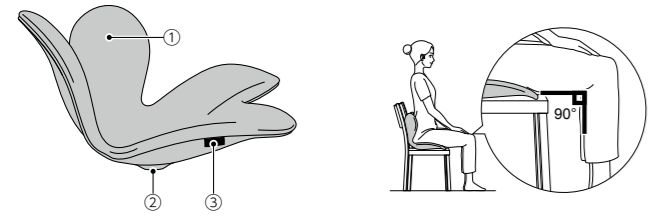

- ① 背部曲線
- ② 擋板
  使用時請將有擋板的面朝向椅子的座面(或者地板)。
- ③ 標籤

- ① 백 커브
- ② 스토퍼
  스토퍼가 있는 면을 의자의 앉는 면(또는 바닥 등)을 향하도록 하여 사용하십시오.
- ③ 태그

YSAV1J01M00_ASML4W

- 開始使用時,請以15分鐘為大致標準,從短時間開始嘗試。
- 坐下時請將腳掌緊貼在地板上,使膝蓋的角度呈90度。

- 사용 시작 시에는 15분을 기준으로 짧은 시간 동안 시도해 보십시오.
- 무릎 각도가 90도가 되도록 다리의 뒷면을 확실하게 바닥에 대고 앉으십시오.

使用目的：本產品是支援坐立姿勢的產品。

⚠️ 安全注意事項

以下人士請勿使用本產品：

- 嬰幼兒
- 殘疾人士
- 飲酒後
- 意識模糊者

以下人士請務必向醫生諮詢後再使用本產品：

- 患有腰、背疾病如腰部疝氣或坐骨神經痛等人士
- 罹患痔瘡等疾病者
- 本產品觸碰到的部位有外傷、濕疹、腫塊、化膿性疾病、過度曬傷等皮膚異常者
- 懷孕中或於產後調理期的女性
- 骨骼異常,患有骨質疏鬆等
- 患有脊椎骨折、肌肉拉傷等急症(疼痛性)者

其他對使用本產品存有疑慮的人士,請在使用本產品前諮詢醫生。

- 請勿站在本產品之上,或者將本產品倒置使用。
- 請勿故意彎曲本產品。
- 使用本產品時請勿仰臥。
- 請勿使用於產品用途以外的目的。
- 請勿在高溫或火源附近等環境下使用。
- 請勿讓嬰幼兒或寵物使用本產品。
- 在本產品破損、面料破裂的狀態下,請勿使用。

- 請勿進行拆解、修理、改造等。
- 使用過程中,肌膚若出現疼痛、痕癢或者出疹等異常情況,請停止使用。
- 請每隔1小時輕輕翻動1次身體。

⚠️ 使用注意事項

- 本產品受摩擦後,可能會造成染色到其他物品上或引起污漬。尤其是在衣服潮濕時,請勿使用本產品,因為很容易染色。
- 由於材質不同,地板、榻榻米、沙發等有可能會發生刮擦或染色的情況。
- 請勿在不穩定的場所、狀態下使用。
- 開封時部分材質可能會產生異味。
- 本產品不可洗滌。如有污垢,請用抹布浸泡至稀釋3~5%的中性洗滌液中,然後充分擰乾,將污垢擦拭乾淨。
- 請勿使用油漆稀釋劑、清潔劑或酒精等擦拭本體,以免導致變形或變色等。
- 存放時應避免高溫、高濕度的環境(浴室、汽車內等),放置於遠離日光直射處。
- 切勿保存於孩童伸手可及之處,或寵物出沒位置附近。
- 廢棄時請遵守,各地方政府指定的廢棄方式。
- 臀圍超過110cm的使用者,可能無法達到本產品原有的功能(並非產品的品質問題)。

產品名稱	Style Standard
顏色種類、產品型號	〈淺灰色F01〉 YS-AV14A / AM-CS14A 〈灰色F01〉 YS-AV23A / AM-CT23A 〈米色F01〉 YS-AV21A / AM-CU21A 〈淺粉色F01〉 YS-AV05A / AM-CV05A 〈棕色F01〉 YS-AV08A / AM-CW08A
尺寸	約W440mm × D390mm × H330mm
重量	約1.2kg
材質	結構部份材質：聚丙烯 座墊材質：聚氨基甲酸酯膠, EVA樹脂 面布：聚酯纖維100%
生產商	株式會社MTG (日本)
生產地	中國
產品內容	本體(1)、 〈配件〉使用說明書(1)、保證書(1)
耐重	約120kg

製造商：株式會社MTG
網址：https://www.mtg.gr.jp
聯絡地址：453-0041 日本愛知縣名古屋市中村區本陣通4丁目13番 MTG 第2HIKARI大樓
發行時間 2021/03 第1版

사용 목적: 본 제품은 앉은 자세를 서포트하는 상품입니다.

⚠️ 안전상 주의사항

다음에 해당하는 분은 사용하지 마십시오.

- 어린이
- 몸이 불편한 분
- 음주 상태인 분
- 의식이 흐릿한 분

다음에 해당하는 분은 의사와 상담 후 사용하십시오.

- 복부 탈장과 좌골신경통 등 복부와 등에 질환이 있는 분
- 치질 등의 질환이 있는 분
- 본 제품이 닿는 부분에 상처나 습진, 부종, 화농성 질환과 과도한 선편 등 피부에 이상이 있는 분
- 임신 중이신 분, 출산 직후이신 분
- 골다공증 등 뼈에 이상이 있는 분
- 척추의 골절, 근육 당김 등 급성(통증성) 질환이 있는 분

위에 해당하지 않는 경우라도 사용하기에 불안한 경우는 미리 의사와 상담 후 사용하여 주십시오.

- 본 제품의 위에 올라가거나 거꾸로 하여 사용하지 마십시오.
- 고의로 굽히지 마십시오.
- 사용 중에 뒤로 젖혀 위를 보지 마십시오.
- 본래의 용도 목적 이외에는 사용하지 마십시오.

고온의 장소나 화기가 가까운 곳에서 사용하지 마십시오.

어린이와 애완동물에는 사용하지 마십시오.

본 제품이 파손되거나 옷감이 손상된 상태에서 사용하지 마십시오.

분해나 수리, 개조 등을 하지 마십시오.

사용 중에 통증, 가려움, 접촉성 피부염 등의 이상이 나타났을 때는 사용을 중지하십시오.

1시간에 한 번은 신체를 가볍게 움직이십시오.

⚠️ 사용상 주의사항

본 제품은 마찰로 인해 다른 제품에 물이 들거나 얼룩이 생길 우려가 있습니다. 특히 옷 등이 젖어 있을 때는 색이 물들기 쉬우므로 사용하지 마십시오.

바닥이나 소파 등 재질에 따라서는 스크래치가 생기거나 색이 물들 수 있습니다.

불안정한 장소나 상태에서는 사용하지 마십시오.

개봉 시에 약간 소재에서 냄새가 날 수 있습니다.

본 제품은 전체를 세정할 수 없습니다. 오염은 3~5%로 희석한 중성세제액에 담근 천을 잘 짠 후에 닦아내십시오.

시너, 벤젠, 알코올 등으로 닦지 마십시오. 변형과 변색의 원인이 됩니다.

고온·다습한 장소(욕실, 자동차 내부 등)를 피하고 직사광선이 닿지 않는 곳에 보관해 주십시오.

어린이의 손이 닿는 곳이나 반려동물 근처에 보관하지 마십시오.

• 폐기 시에는 각 지방자치단체가 지정한 폐기 방법에 따라 처리하십시오.

• 힘 사이즈가 110cm 이상인 분이 사용할 경우 본 제품의 기능이 제대로 발휘되지 못할 수 있습니다 (제품 품질면의 문제는 없습니다).

상품명	Style Standard
컬러 베리에이션, 품번	〈라이트 그레이 F01〉 YS-AV14A / AM-CS14A 〈그레이 F01〉 YS-AV23A / AM-CT23A 〈라이트 베이지 F01〉 YS-AV21A / AM-CU21A 〈라이트 핑크 F01〉 YS-AV05A / AM-CV05A 〈브라운 F01〉 YS-AV08A / AM-CW08A
크기	약 W440mm × D390mm × H330mm
중량	약 1.2kg
재질	구조부 재질: 폴리프로필렌 쿠션 재질: 우레탄폼, EVA 수지 원단: 폴리에스터 100%
제조원	(주) MTG (일본)
원산지	중국
동봉품	본체 (1), <부속품> 사용설명서 (1), 보증서 (1)
내하중	약 120kg