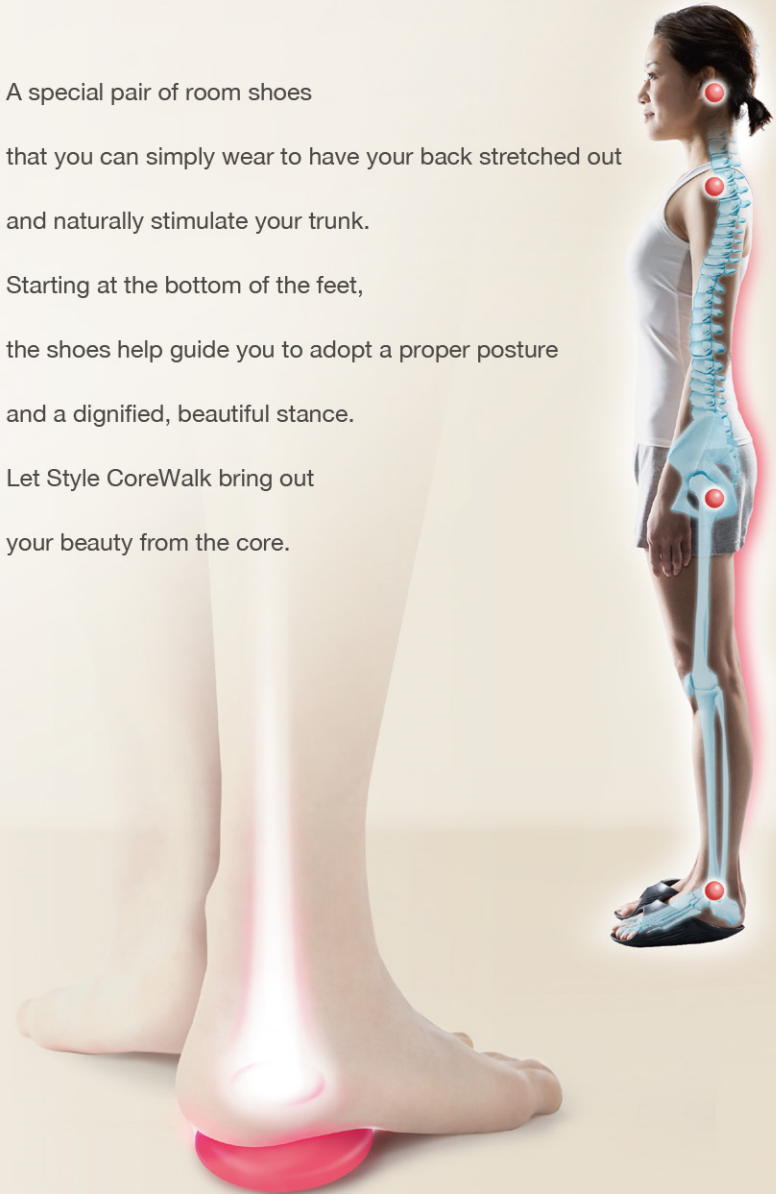

Adjusts your posture and trunk
from the soles of your feet.

Style
CoreWalk

"Style for your feet" that works from the soles of your feet, correctly positioning your trunk and guiding you to a proper posture.

A special pair of room shoes that you can simply wear to have your back stretched out and naturally stimulate your trunk. Starting at the bottom of the feet, the shoes help guide you to adopt a proper posture and a dignified, beautiful stance. Let Style CoreWalk bring out your beauty from the core.

A chiropractic method for correcting your posture from the soles of your feet.

When the body's axis is improperly positioned, its posture tends to suffer. Style CoreWalk focuses on the anklebone, the key factor to supporting the body's axis in the proper position and correcting its posture. From the soles of the feet, the shoes help adjust the body's axis and guide it to its proper posture.

Unstable Body Axis Position

Center of balance on heels

Center of balance on toes

Anklebone

Stable Body Axis Position

Anklebone Assistance

For a proper posture, the anklebones support the correct alignment of the body's axis at the lowest end. With a well-positioned support protruding from the area under the anklebone, the shoes increase your awareness of the proper positioning of your body's axis to help adjust its posture.