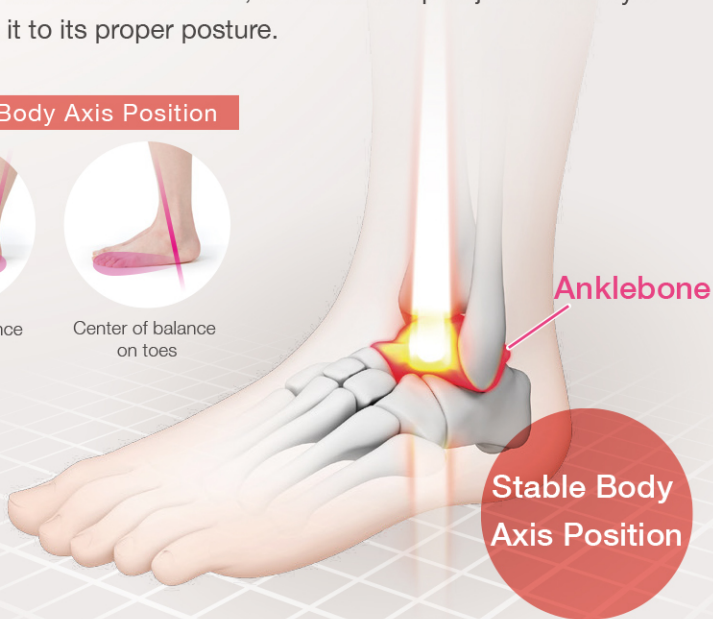

Adjusts your posture and trunk
from the soles of your feet.

Style
CoreWalk

"Style for your feet" that works from the soles of your feet, correctly positioning your trunk and guiding you to a proper posture.

A chiropractic method for correcting your posture from the soles of your feet.

When the body's axis is improperly positioned, its posture tends to suffer. Style CoreWalk focuses on the anklebone, the key factor to supporting the body's axis in the proper position and correcting its posture. From the soles of the feet, the shoes help adjust the body's axis and guide it to its proper posture.

Unstable Body Axis Position

Center of balance on heels

Center of balance on toes

Anklebone

Stable Body Axis Position

Anklebone Assistance

For a proper posture, the anklebones support the correct alignment of the body's axis at the lowest end. With a well-positioned support protruding from the area under the anklebone, the shoes increase your awareness of the proper positioning of your body's axis to help adjust its posture.

Anklebone

The deciding factor for posture care is the anklebone. A well-balanced body starts from the soles of your feet.

When your posture is correct, the foundation for your body's axis is where your body touches the ground: your feet. Specifically, it's your anklebones. If your body becomes accustomed to its axis positioned on the anklebones, it will naturally assume a proper posture. The postural improvement leads to a well-balanced trunk which effectively results in a firm and beautiful body.