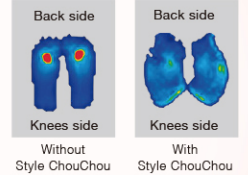

Curved Body-traced Surface

Fits with the body to avoid pressure on the muscles and prevent any sideways tilting disparities of the pelvis.

Soft fur finish that is smooth to the touch

Gradually corrects distortions in the body by making proper posture a habit.

It is important to develop the habit of proper posture since the pelvic distortion and the manner you sit are difficult to instantly correct. Gently and moderately supporting the pelvis is the first step towards comfortably maintaining a proper posture. For that purpose, it is essential to sit on a stable seat that is excellent in body pressure dispersion performance.