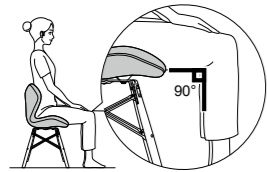

※插圖為 Style Chair PM。
※일러스트는 Style Chair PM입니다.

- 開始使用時,請以 15 分鐘為大致標準,從短時間開始嘗試。
- 坐下時請將腳掌緊貼在地板上,讓膝蓋呈現 90 度。
- 請坐到最裡面。
- 사용 시작 시에는 15분을 기준으로 짧은 시간 동안 시도해 보십시오.
- 무릎 각도가 90도가 되도록 다리의 뒷면을 확실하게 바닥에 대고 앉으십시오.
- 엉덩이를 의자 깊게 넣고 바른 자세로 앉으세요.

有關如何組裝本產品,請參閱「組裝說明書」。
본 제품의 조립에 대해서는 '조립설명서'를 참조하십시오.

用途：本產品用於坐姿輔助。

! 安全注意事項

以下人士請勿使用本產品。

- 嬰幼兒
- 殘疾人士
- 意識模糊者

以下人士請務必向醫生諮詢後再使用本產品：

- 患有腰、背疾病如腰部疝氣或坐骨神經痛等人士
- 罹患痔瘡等疾病者
- 本產品觸碰到的部位有外傷、濕疹、腫塊、化膿性疾病、過度曬傷等皮膚異常者
- 懷孕中或於產後調理期的女性
- 骨骼異常者,患有骨質疏鬆等
- 患有脊椎骨折、肌肉拉傷等急症(疼痛性)者

其他對使用本產品存有疑慮的人士,請在使用本產品前諮詢醫生。

- 請勿站在本產品上, 或者將本產品當作腳踏板使用。
- 請勿故意彎曲座面。
- 請勿使用於產品用途以外的目的。
- 請勿在高溫或火源附近等環境下使用。
- 請注意避免讓嬰幼兒獨自使用本產品或者在上面玩。
- 在本產品破損、面料破裂的狀態下,請勿使用。
- 請勿進行拆解、修理、改造等。
- 使用過程中,肌膚若出現疼痛、痕癢或者出疹等異常情況,請停止使用。

- 請每小時輕輕活動身體 1 次。

! 使用注意事項

請定期檢查螺柱,如有鬆動,請重新加以轉緊。

• 請勿在不穩定的場所或狀態下使用。

• 本產品受摩擦後,可能會導致染色到其他物品上或引起污漬。尤其是在衣服潮濕時,請勿使用本產品,因為很容易導致染色。

• 如果您在木地板、榻榻米等容易損壞的地板上使用本產品,或者擔心椅腳不穩,請在椅腳與地板之間鋪上墊子。

• 如果您發現本產品有異味,請將其放置在通風良好的陰涼處幾天,異味會逐漸變淡。

• 移動時請不要拖拽。

• 隨著本產品的持續使用,由於本產品與身體之間的磨合,其形狀可能會略有變化,但並非產品缺陷。

• 本產品不可洗滌。如有污垢,請將抹布浸泡至稀釋 3~5% 的中性洗滌液中,然後充分擰乾,將污垢擦拭乾淨。

• 請勿使用油漆稀釋劑、清潔劑或酒精等擦拭本體,以免導致變形或變色等。

• 存放時應避免高溫、高濕度的環境(浴室、汽車內等),放置於遠離日光直射處。

• 廢棄時請遵守各地方政府指定的廢棄方式。

• 臀圍超過 110cm 或以上的使用者,可能無法達到本產品原有的功能(並非產品的品質問題)。

產品型號
Style Chair PM : YS-AZ
Style Chair EL : YS-AY
Style Chair ST : YS-AX
產品內容/配件
座面部 (1)、腳部 (1)、螺柱 (4)、墊圈 (4)、
配件：六角扳手 (1)、使用說明書 (1)、
組裝說明書 (1)、保證書 (1)

製造商：株式會社 MTG
網址：https://www.mtg.gr.jp
聯絡地址：453-0041 日本愛知縣名古屋市中村區本陣通 4 丁目 13 番 MTG 第 2HIKARI 大樓

發行時間 2022/03 第 1 版

사용 목적: 본 제품은 앉는 자세를 서포트하는 의자입니다.

! 안전상 주의 사항

다음에 해당하는 분은 사용하지 마십시오.

- 어린이
- 몸이 불편한 분
- 의식이 흐릿한 분

다음에 해당하는 분은 의사와 상담 후 사용하십시오.

- 복부 탈장과 좌골신경통 등 복부와 등에 질환이 있는 분
- 치질 등의 질환이 있는 분
- 본 제품이 닿는 부분에 상처나 습진, 부종, 화농성 질환과 과도한 선전 등 피부에 이상이 있는 분
- 임신 중이신 분, 출산 직후이신 분
- 골다공증 등 뼈에 이상이 있는 분
- 척추의 골절, 근육 당김 등 급성(통증성) 질환이 있는 분
- 위에 해당하지 않는 경우라도 사용하기에 불안한 경우는 미리 의사와 상담 후 사용하여 주십시오.

• 본 제품 위에 올라가거나 발판 대신 사용하지 마십시오.

• 의자 시트를 고의로 굽히지 마십시오.

• 본래의 용도 목적 이외에는 사용하지 마십시오.

• 고온의 장소나 화기가 가까운 곳에서 사용하지 마십시오.

• 어린이 혼자 사용하거나 장난하지 않도록 주의하십시오.

• 본 제품이 파손되거나 옷감이 손상된 상태에서 사용하지 마십시오.

• 분해나 수리, 개조 등을 하지 마십시오.

• 사용 중에 통증, 가려움, 접촉성 피부염 등의 이상이 나타났을 때는 사용을 중지하십시오.

• 1시간에 한 번은 신체를 가볍게 움직이십시오.

! 사용상 주의 사항

볼트는 정기적으로 점검하고, 느슨해져 있으면 단단하게 다시 고정하십시오.

• 불안정한 장소나 상태에서는 사용하지 마십시오.

• 본 제품은 마찰로 인해 다른 제품에 물이 들거나 얼룩이 생길 우려가 있습니다. 특히 옷 등이 젖어 있을 때는 색이 물들기 쉬우므로 사용하지 마십시오.

• 마루바닥 등 스크래치가 나기 쉬운 바닥에서 사용하는 경우 또는 의자 다리의 소리가 신경 쓰이는 경우에는 의자 다리와 바닥 사이에 레그 등을 사용하십시오.

• 상품의 냄새가 신경 쓰일 때는 바람이 잘 통하는 그늘에서 며칠간 말려주십시오. 냄새가 점점 열려집니다.

• 이동 시에는 끌지 마십시오.

• 본 제품을 계속 사용하면 몸에 맞춰져 형상이 약간 변할 수 있으나, 이는 불량 이 아닙니다.

• 본 제품은 전체를 세정할 수 없습니다. 오염은 3~5%로 희석한 중성세제액에 담긴 천을 잘 짠 후에 닦아내십시오.

• 시너, 벤젠, 알코올 등으로 닦지 마십시오. 변형과 변색의 원인이 됩니다.

품번
Style Chair PM : YS-AZ
Style Chair EL : YS-AY
Style Chair ST : YS-AX
동봉품/부속품
의자 시트부 (1), 다리부 (1), 볼트 (4), 와셔 (4),
부속품: 육각 렌치 (1), 사용설명서 (1),
조립설명서 (1), 보증서 (1)

• 고온·다습한 장소(욕실, 자동차 내부 등)를 피하고 직사광선이 닿지 않는 곳에 보관해 주십시오.

• 페기 시에는 각 지방자치단체가 지정한 페기 방법에 따라 처리하십시오.

• 힘 사이즈가 110cm 전후 또는 그 이상인 분이 사용할 경우 상품 본래의 기능이 제대로 발휘되지 못할 수 있습니다 (제품의 품질상 문제는 없습니다).

제조원 (주) 엔터지
453-0041 일본 아이치현 나고야시 나카무라구 혼진도모리 4-13
엔터지 제 2 히카리빌딩

발행년월 2022/03 제 1 판