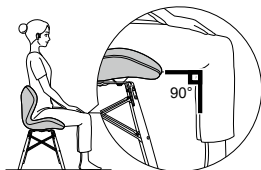

※插圖為 Style Chair PM。

※일러스트는 Style Chair PM입니다.

- 開始使用時, 請以 15 分鐘為大致標準, 從短時間開始嘗試。
- 坐下時請將腳掌緊貼在地板上, 讓膝蓋呈現 90 度。
- 請坐到最裡面。
- 사용 시작 시에는 15분을 기준으로 짧은 시간 동안 시도해 보십시오.
- 무릎 각도가 90도가 되도록 다리의 뒷면을 확실하게 바닥에 대고 앉으십시오.
- 엉덩이를 의자 깊게 넣고 바른 자세로 앉아주세요.

有關如何組裝本產品, 請參閱「組裝說明書」。

본 제품의 조립에 대해서는 '조립설명서'를 참조하십시오.