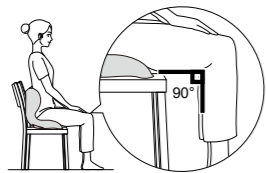

使用時請將有擋板的面朝向椅子的座面(或者地板)。

스토퍼가 있는 면을 의자의 앉는 면(또는 바닥 등)을 향하도록 하여 사용하십시오.

• 開始使用時, 請以 15 分鐘為大致標準, 從短時間開始嘗試。

• 坐下時請將腳掌緊貼在地板上, 使膝蓋的角度呈 90 度。

• 사용 시작 시에는 15분을 기준으로 짧은 시간 동안 시도해 보십시오.

• 무릎 각도가 90도가 되도록 다리의 뒷면을 확실하게 바닥에 대고 앉으십시오.

使用目的：本產品是支援坐立姿勢的產品。

⚠️ 安全注意事項

以下人士請勿使用本產品：

- 嬰幼兒
- 殘疾人士
- 飲酒後
- 意識模糊者

以下人士請務必向醫生諮詢後再使用本產品：

- 患有腰、背疾病如腰部疝氣或坐骨神經痛等人士
- 罹患痔瘡等疾病者
- 本產品觸碰到的部位有外傷、濕疹、腫塊、化膿性疾病、過度曬傷等皮膚異常者
- 懷孕中或於產後調理期的女性
- 骨骼異常, 患有骨質疏鬆等
- 患有脊椎骨折、肌肉拉傷等急症(疼痛性)者

其他對使用本產品存有疑慮的人士, 請在使用本產品前諮詢醫生。

• 請勿站在本產品之上, 或者將本產品倒置使用。

• 請勿故意彎曲本產品。

• 使用本產品時請勿仰臥。

• 請勿使用於產品用途以外的目的。

• 請勿在高溫或火源附近等環境下使用。

• 請勿讓嬰幼兒或寵物使用本產品。

• 在本產品破損、面料破裂的狀態下, 請勿使用。

• 請勿進行拆解、修理、改造等。

• 使用過程中, 肌膚若出現疼痛、痕癢或者出疹等異常情況, 請停止使用。

• 請每隔 1 小時輕輕翻動 1 次身體。

⚠️ 使用注意事項

• 本產品受摩擦後, 可能會造成染色到其他物品上或引起污漬。尤其是在衣服潮濕時, 請勿使用本產品, 因為很容易染色。

• 由於材質不同, 地板、榻榻米、沙發等有可能會發生刮擦或染色的情況。

• 請勿在不穩定的場所、狀態下使用。

• 開封時部分材質可能會產生異味。

• 本產品不可洗滌。如有污垢, 請用抹布浸泡至稀釋 3~5% 的中性洗滌液中, 然後充分擰乾, 將污垢擦拭乾淨。

• 請勿使用油漆稀釋劑、清潔劑或酒精等擦拭本體, 以免導致變形或變色等。

• 存放時應避免高溫、高濕度的環境(浴室、汽車內等), 放置於遠離日光直射處。

• 切勿保存於孩童伸手可及之處, 或寵物出沒位置附近。

• 廢棄時請遵守, 各地方政府指定的廢棄方式。

• 臀圍超過 110cm 的使用者, 可能無法達到本產品原有的功能(並非產品的品質問題)。

產品型號
Style Natural : YS-BE

生產地
中國

產品內容/配件
本體 (1)、
配件：使用說明書 (1)

製造商：株式會社 MTG
網址：https://www.mtg.gr.jp
聯絡地址：453-0041 日本愛知縣名古屋市中村區本陣通 4 丁目 13 番 MTG 第 2HIKARI 大樓

發行時間 2022/11 第 1 版

사용 목적: 본 제품은 앉은 자세를 서포트하는 상품입니다.

⚠️ 안전상 주의사항

다음에 해당하는 분은 사용하지 마십시오.

- 어린이
- 몸이 불편한 분
- 음주 상태인 분
- 의식이 흐릿한 분

다음에 해당하는 분은 의사와 상담 후 사용하십시오.

- 복부 탈장과 좌골신경통 등 복부와 등에 질환이 있는 분
- 치질 등의 질환이 있는 분
- 본 제품이 닿는 부분에 상처나 습진, 부종, 화농성 질환과 과도한 선탠 등 피부에 이상이 있는 분
- 임신 중이신 분, 출산 직후이신 분
- 골다공증 등 뼈에 이상이 있는 분
- 척추의 골절, 근육 당김 등 급성(통증성) 질환이 있는 분

위에 해당하지 않는 경우라도 사용하기에 불안한 경우는 미리 의사와 상담 후 사용하여 주십시오.

• 본 제품의 위에 올라가거나 거꾸로 하여 사용하지 마십시오.

• 고의로 굽히지 마십시오.

• 사용 중에 뒤로 젖혀 위를 보지 마십시오.

• 본래의 용도 목적 이외에는 사용하지 마십시오.

• 고온의 장소나 화기가 가까운 곳에서 사용하지 마십시오.

• 어린이와 애완동물에는 사용하지 마십시오.

• 본 제품이 파손되거나 옷감이 손상된 상태에서 사용하지 마십시오.

• 분해나 수리, 개조 등을 하지 마십시오.

• 사용 중에 통증, 가려움, 접촉성 피부염 등의 이상이 나타났을 때는 사용을 중지하십시오.

• 1시간에 한 번은 신체를 가볍게 움직이십시오.

⚠️ 사용상 주의사항

• 본 제품은 마찰로 인해 다른 제품에 물이 들거나 얼룩이 생길 우려가 있습니다. 특히 옷 등이 젖어 있을 때는 색이 물들기 쉬우므로 사용하지 마십시오.

• 바닥이나 소파 등 재질에 따라서는 스크래치가 생기거나 색이 물들 수 있습니다.

• 불안정한 장소나 상태에서는 사용하지 마십시오.

• 개봉 시에 약간 소에서 냄새가 날 수 있습니다.

• 본 제품은 전체를 세정할 수 없습니다. 오염은 3~5%로 희석한 중성세제액에 담근 천을 잘 짠 후에 닦아내십시오.

• 시너, 벤젠, 알코올 등으로 닦지 마십시오. 변형과 변색의 원인이 됩니다.

• 고온·다습한 장소(욕실, 자동차 내부 등)를 피하고 직사광선이 닿지 않는 곳에 보관해 주십시오.

• 어린이의 손이 닿는 곳이나 반려동물 근처에 보관하지 마십시오.

• 폐기 시에는 각 지방자치단체가 지정한 폐기 방법에 따라 처리하십시오.

• 힘 사이즈가 110cm 이상인 분이 사용할 경우 본 제품의 기능이 제대로 발휘되지 못할 수 있습니다(제품 품질면의 문제는 없습니다).

품번
Style Natural : YS-BE

원산지
중국

동봉품/부속품
본체 (1),
부속품: 사용설명서 (1)

제조원 (주) 엠티지
453-0041 일본 아이치현 나고야시 나카무라구 혼진도모리 4-13
엠티지 제 2 히카리빌딩

발행년월 2022/11 제 1 판