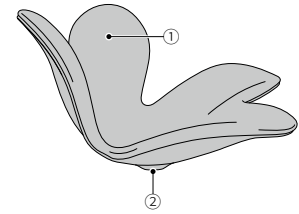

① 背部曲線
② 擋板
使用時請將有擋板的面朝向椅子的座面(或者地板)。

① 백 커브
② 스토퍼
스토퍼가 있는 면을 의자의 앉는 면(또는 바닥 등)을 향하도록 하여 사용하십시오.

YSAQ1J01M00_ASML4W