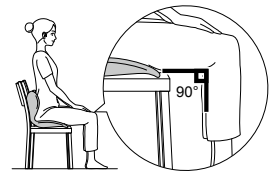

• 開始使用時,請以15分鐘為大致標準,從短時間開始嘗試。
• 坐下時請將腳掌緊貼在地板上,使膝蓋的角度呈90度。

• 사용 시작 시에는 15분을 기준으로 짧은 시간 동안 시도해 보십시오.
• 무릎 각도가 90도가 되도록 다리의 뒷면을 확실하게 바닥에 대고 앉으십시오.

使用目的：本產品是支援坐立姿勢的產品。

⚠️ 安全注意事項

以下人士請勿使用本產品：

- 嬰幼兒
- 殘疾人士
- 飲酒後
- 意識模糊者

以下人士請務必向醫生諮詢後再使用本產品：

- 患有腰、背疾病如腰部疝氣或坐骨神經痛等人士
- 罹患痔瘡等疾病者
- 本產品觸碰到的部位有外傷、濕疹、腫塊、化膿性疾病、過度曬傷等皮膚異常者
- 懷孕中或於產後調理期的女性
- 骨骼異常,患有骨質疏鬆等
- 患有脊椎骨折、肌肉拉傷等急症(疼痛性)者

其他對使用本產品存有疑慮的人士,請在使用本產品前諮詢醫生。

- 請勿站在本產品之上,或者將本產品倒置使用。
- 請勿故意彎曲本產品。
- 使用本產品時請勿仰臥。
- 請勿使用於產品用途以外的目的。
- 請勿在高溫或火源附近等環境下使用。
- 請勿讓嬰幼兒或寵物使用本產品。
- 請勿在本產品破損、表面開裂的狀態下使用。

- 請勿進行拆解、修理、改造等。
- 使用過程中,肌膚若出現疼痛、痕癢或者出疹等異常情況,請停止使用。
- 請每隔1小時輕輕翻動1次身體。

⚠️ 使用注意事項

- 由於材質不同,地板、榻榻米、沙發等有可能會發生刮擦或染色的情況。
- 請勿在不穩定的場所、狀態下使用。
- 開封時部分材質可能會產生異味。
- 本產品不可洗滌。如有污垢,請用抹布浸泡至稀釋3~5%的中性洗滌液中,然後充分擰乾,將污垢擦拭乾淨。
- 請勿使用油漆稀釋劑、清潔劑或酒精等擦拭本體,以免導致變形或變色等。
- 存放時應避免高溫、高濕度的環境(浴室、汽車內等),放置於遠離日光直射處。
- 切勿保存於孩童伸手可及之處,或寵物出沒位置附近。
- 廢棄時請遵守,各地方政府指定的廢棄方式。
- 本產品在製造過程中,可能會出現顏色深淺不一、受損、有小孔等情況,但這不影響使用效果。
- 臀圍超過110cm的使用者,可能無法達到本產品原有的功能(並非產品的品質問題)。

產品名稱	Style Standard
顏色種類、產品型號	〈黑色N01〉 YS-AQ03A / AM-C003A 〈暖灰色N01〉 YS-AQ14A / AM-CP14A
尺寸	約W420mm × D390mm × H330mm
重量	約1.4kg
材質	結構部份材質：聚丙烯 座墊材質：聚氨酯發泡膠
生產商	株式會社 MTG (日本)
生產地	中國
產品內容	本體(1)、 〈配件〉使用說明書(1)、保證書(1)
耐重	約120kg

製造商：株式會社 MTG
網址：https://www.mtg.gr.jp
聯絡地址：453-0041 日本愛知縣名古屋市 中村區本陣通4丁目13番 MTG 第2HIKARI大樓
發行時間 2021/03 第1版

사용 목적: 본 제품은 앉은 자세를 서포트하는 상품입니다.

⚠️ 안전상 주의사항

다음에 해당하는 분은 사용하지 마십시오.

- 어린이
- 몸이 불편한 분
- 음주 상태인 분
- 의식이 흐릿한 분

다음에 해당하는 분은 의사와 상담 후 사용하십시오.

- 복부 탈장과 좌골신경통 등 복부와 등에 질환이 있는 분
- 치질 등의 질환이 있는 분
- 본 제품이 닿는 부분에 상처나 습진, 부종, 화농성 질환과 과도한 선천 등 피부에 이상이 있는 분
- 임신 중이신 분, 출산 직후이신 분
- 골다공증 등 뼈에 이상이 있는 분
- 척추의 골절, 근육 당김 등 급성(통증성) 질환이 있는 분

위에 해당하지 않는 경우라도 사용하기에 불안한 경우는 미리 의사와 상담 후 사용하여 주십시오.

- 본 제품의 위에 올라가거나 거꾸로 하여 사용하지 마십시오.
- 고의로 굽히지 마십시오.
- 사용 중에 뒤로 젖혀 위를 보지 마십시오.
- 본래의 용도 목적 이외에는 사용하지 마십시오.

• 고온의 장소나 화기가 가까운 곳에서 사용하지 마십시오.

• 어린이와 애완동물에는 사용하지 마십시오.

• 본 제품이 파손되거나 표면이 찢어진 상태에서는 사용하지 마십시오.

• 분해나 수리, 개조 등을 하지 마십시오.

• 사용 중에 통증, 가려움, 접촉성 피부염 등의 이상이 나타났을 때는 사용을 중지하십시오.

• 1시간에 한 번은 신체를 가볍게 움직이십시오.

⚠️ 사용상 주의사항

• 바닥이나 소파 등 재질에 따라서는 스크래치가 생기거나 색이 물들 수 있습니다.

• 불안정한 장소나 상태에서는 사용하지 마십시오.

• 개봉 시에 약간 소재에서 냄새가 날 수 있습니다.

• 본 제품은 전체를 세정할 수 없습니다. 오염은 3~5%로 희석한 중성세제액에 담긴 천을 잘 짰 후에 닦아내십시오.

• 시너, 벤젠, 알코올 등으로 닦지 마십시오. 변형과 변색의 원인이 됩니다.

• 고온·다습한 장소(욕실, 자동차 내부 등)를 피하고 직사광선이 닿지 않는 곳에 보관해 주십시오.

• 어린이의 손이 닿는 곳이나 반려동물 근처에 보관하지 마십시오.

• 폐기 시에는 각 지방자치단체가 지정한 폐기 방법에 따라 처리하십시오.

• 이 제품은 제조 공정상 제품마다 약간의 색상 차이, 스크래치, 작은 구멍 등이 발

생할 수 있습니다만, 이상은 아닙니다.

- 힘 사이즈가 110cm 이상인 분이 사용할 경우 본 제품의 기능이 제대로 발휘되지 못할 수 있습니다 (제품 품질면의 문제는 없습니다).

상품명	Style Standard
컬러 베리에이션, 품번	〈블랙 N01〉 YS-AQ03A / AM-C003A 〈월 그레이 N01〉 YS-AQ14A / AM-CP14A
크기	약 W420mm × D390mm × H330mm
중량	약 1.4kg
재질	구조부 재질: 폴리프로필렌 쿠션 재질: 우레탄폼
제조원	(주) MTG (일본)
원산지	중국
동봉품	본체(1), <부속품> 사용설명서(1), 보증서(1)
내하중	약 120kg

제조원 (주) 엔티지
453-0041 일본 아이치현 나고야시 나카무라구 혼진도모리 4-13
엔티지 제2 히카리빌딩
발행년월 2021/03 제 1 판